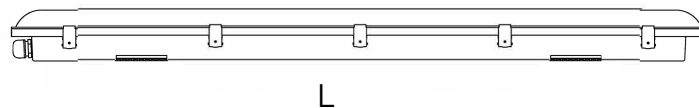

LWB20-CCT
LED Weatherproof Batten
20W CCT

LWB2040-CCT
LED Weatherproof Batten
20W / 40W CCT
Switchable Power

LED Weatherproof Batten Range

Switchable power, CCT,

Integral diffuser & LED Module for **FAST FITMENT**

Applications Outdoor, Industrial, Sports, Amenities, Car Parks

Specifications

Wattage
Lumen Output
Colour Temperature
Beam Angle
Connection

| LWB20-CCT | LWB2040-CCT |
|--|----------------------|
| 20W | 20W / 40W Switchable |
| 2200lm | 2200lm / 4400Lm |
| 4000K / 5000K / 6500K | |
| 120° | |
| Gland entry centre rear or end with terminal block | |

Dimensions (L x W x H)

| | |
|------------------|-------------------|
| 660 x 110 x 87mm | 1200 x 110 x 87mm |
|------------------|-------------------|

Unique captive integral diffuser and LED module

Fast Fitment