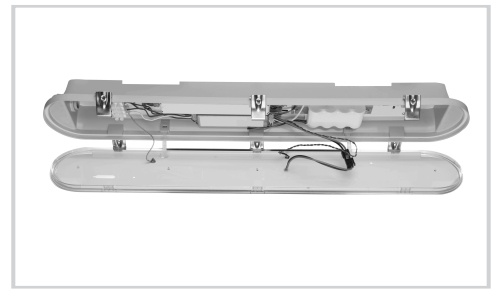

LWB20-CCT
LED Weatherproof Batten
20W CCT

LWB2040-CCT
LED Weatherproof Batten
20W / 40W CCT
Switchable Power

LED Weatherproof Batten Range

Switchable power, CCT,

Integral diffuser & LED Module for **FAST FITMENT**

Applications Outdoor, Industrial, Sports, Amenities, Car Parks

Specifications

Wattage
Lumen Output
Colour Temperature
Beam Angle
Connection

| LWB20-CCT | LWB2040-CCT |
|--|----------------------|
| 20W | 20W / 40W Switchable |
| 2200lm | 2200lm / 4400Lm |
| 4000K / 5000K / 6500K | |
| 120° | |
| Gland entry centre rear or end with terminal block | |

Dimensions (L x W x H)

| | |
|------------------|-------------------|
| 660 x 110 x 87mm | 1200 x 110 x 87mm |
|------------------|-------------------|

Unique captive integral diffuser and LED module

Fast Fitment