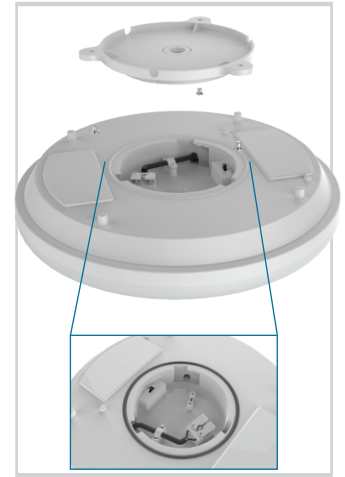

**LOL18-CCT**

LED Oyster 18K CCT

**LOL30-CCT**

LED Oyster 30K CCT

### Specifications

Wattage  
Lumen Output  
IP Rating  
Colour Temperature  
Beam Angle  
Connection  
Dimensions (dia x H)

	LOL18-CCT	LOL30-CCT
Wattage	18W	30W Switchable
Lumen Output	1620lm	2700lm
IP Rating	IP64	
Colour Temperature	3000K / 4000K / 6500K	
Beam Angle	110°	
Connection	Rear Centre Cable Entry, Sealed Terminal Block	
Dimensions (dia x H)	280 x 60mm	330 x 60mm

Easy install  
Not suitable for dimming  
Unique Sealed Design